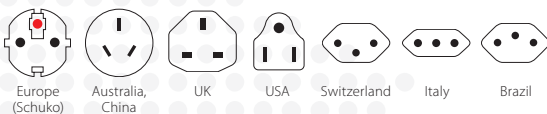

Compatibility (Output)