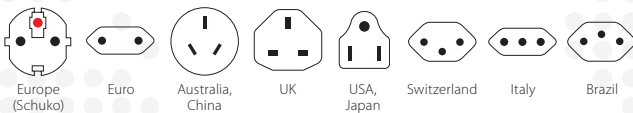

Suitable for

Compatibility (Input)